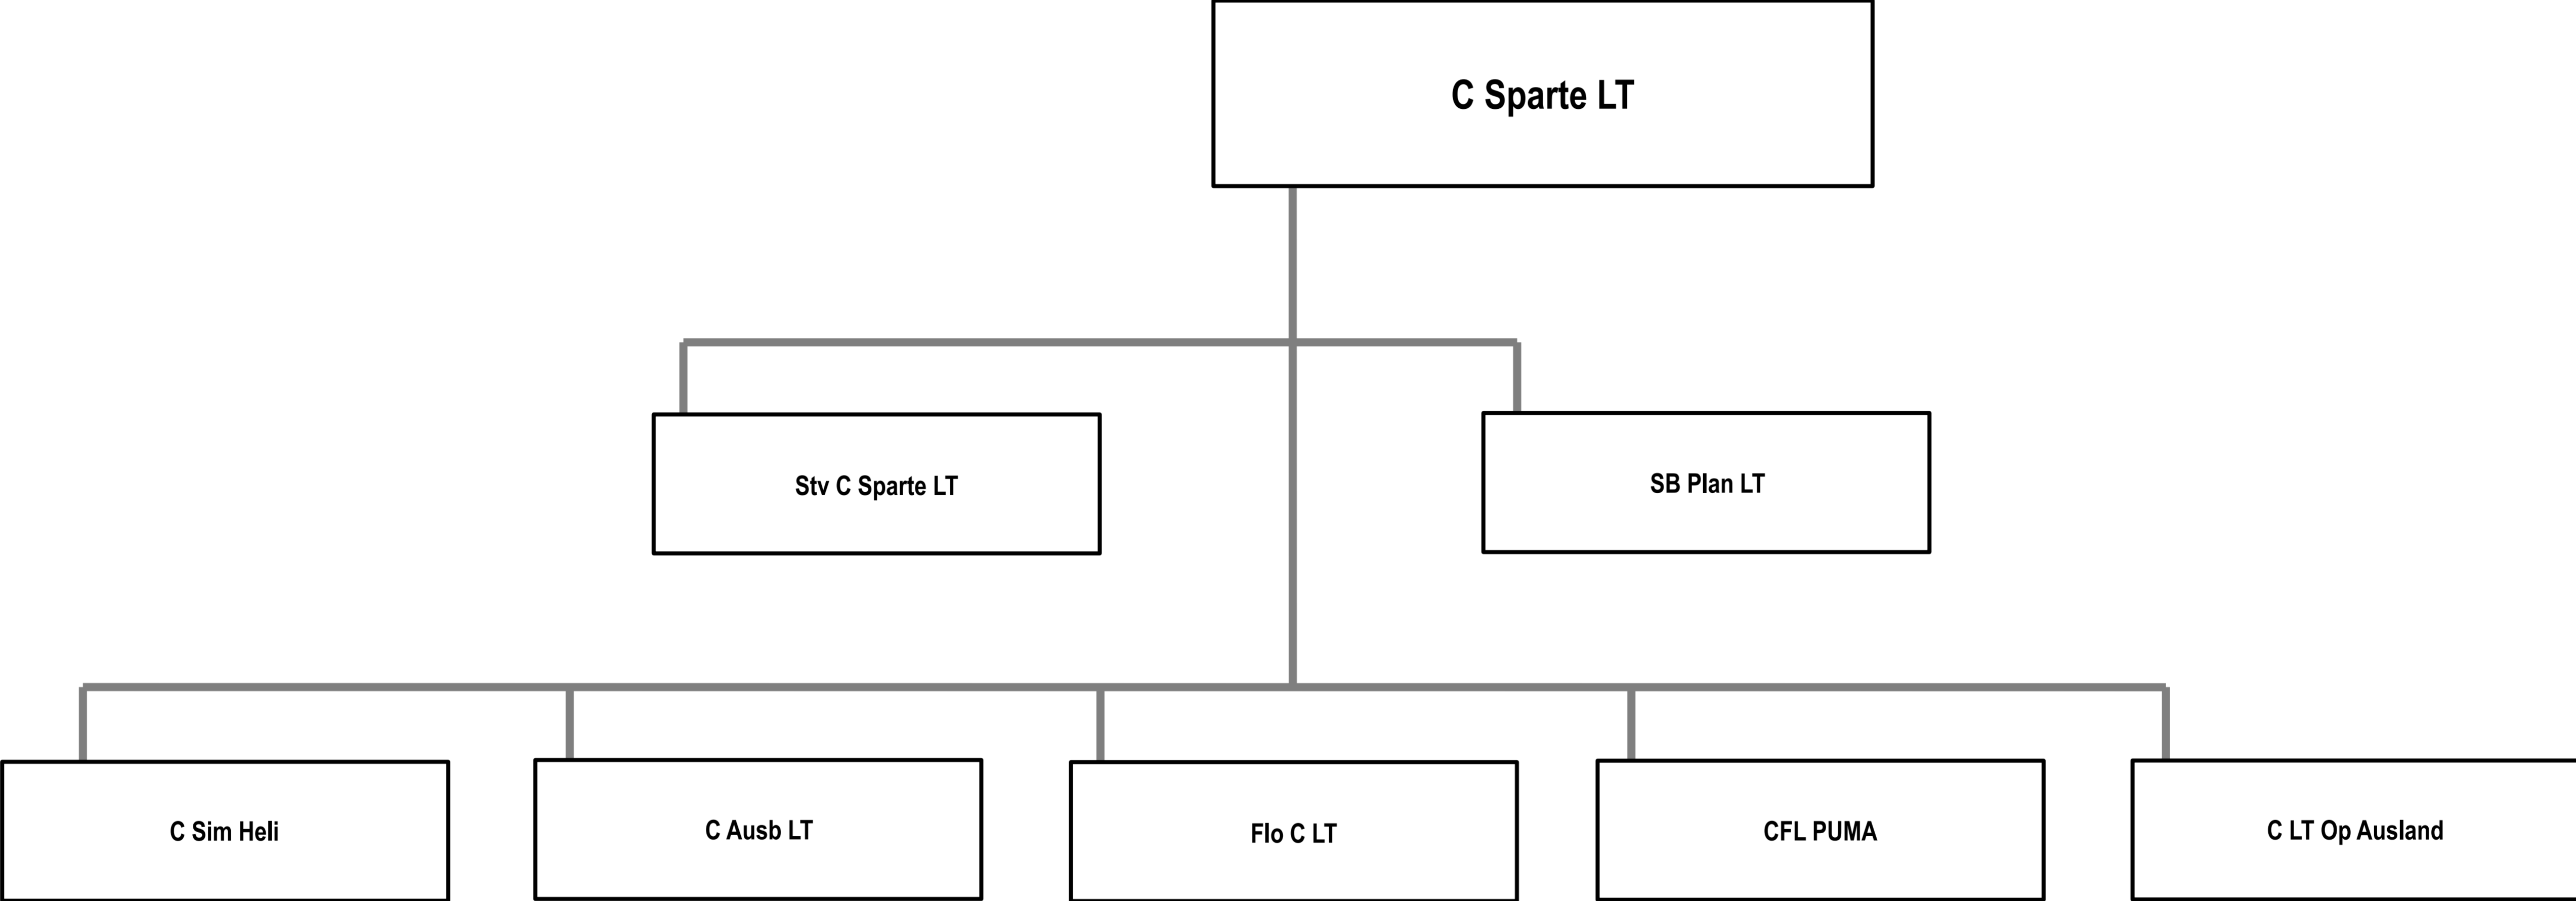

Takt SIM FIL

Takt FIL

C FD FLORAKO ai

C FD TDL / DLMO

NDC
Network Design Cell

C DLMC
Data Link Management Cell

PTSC
Plans. Training & Support Cell

OOAC
Out of Area Cell