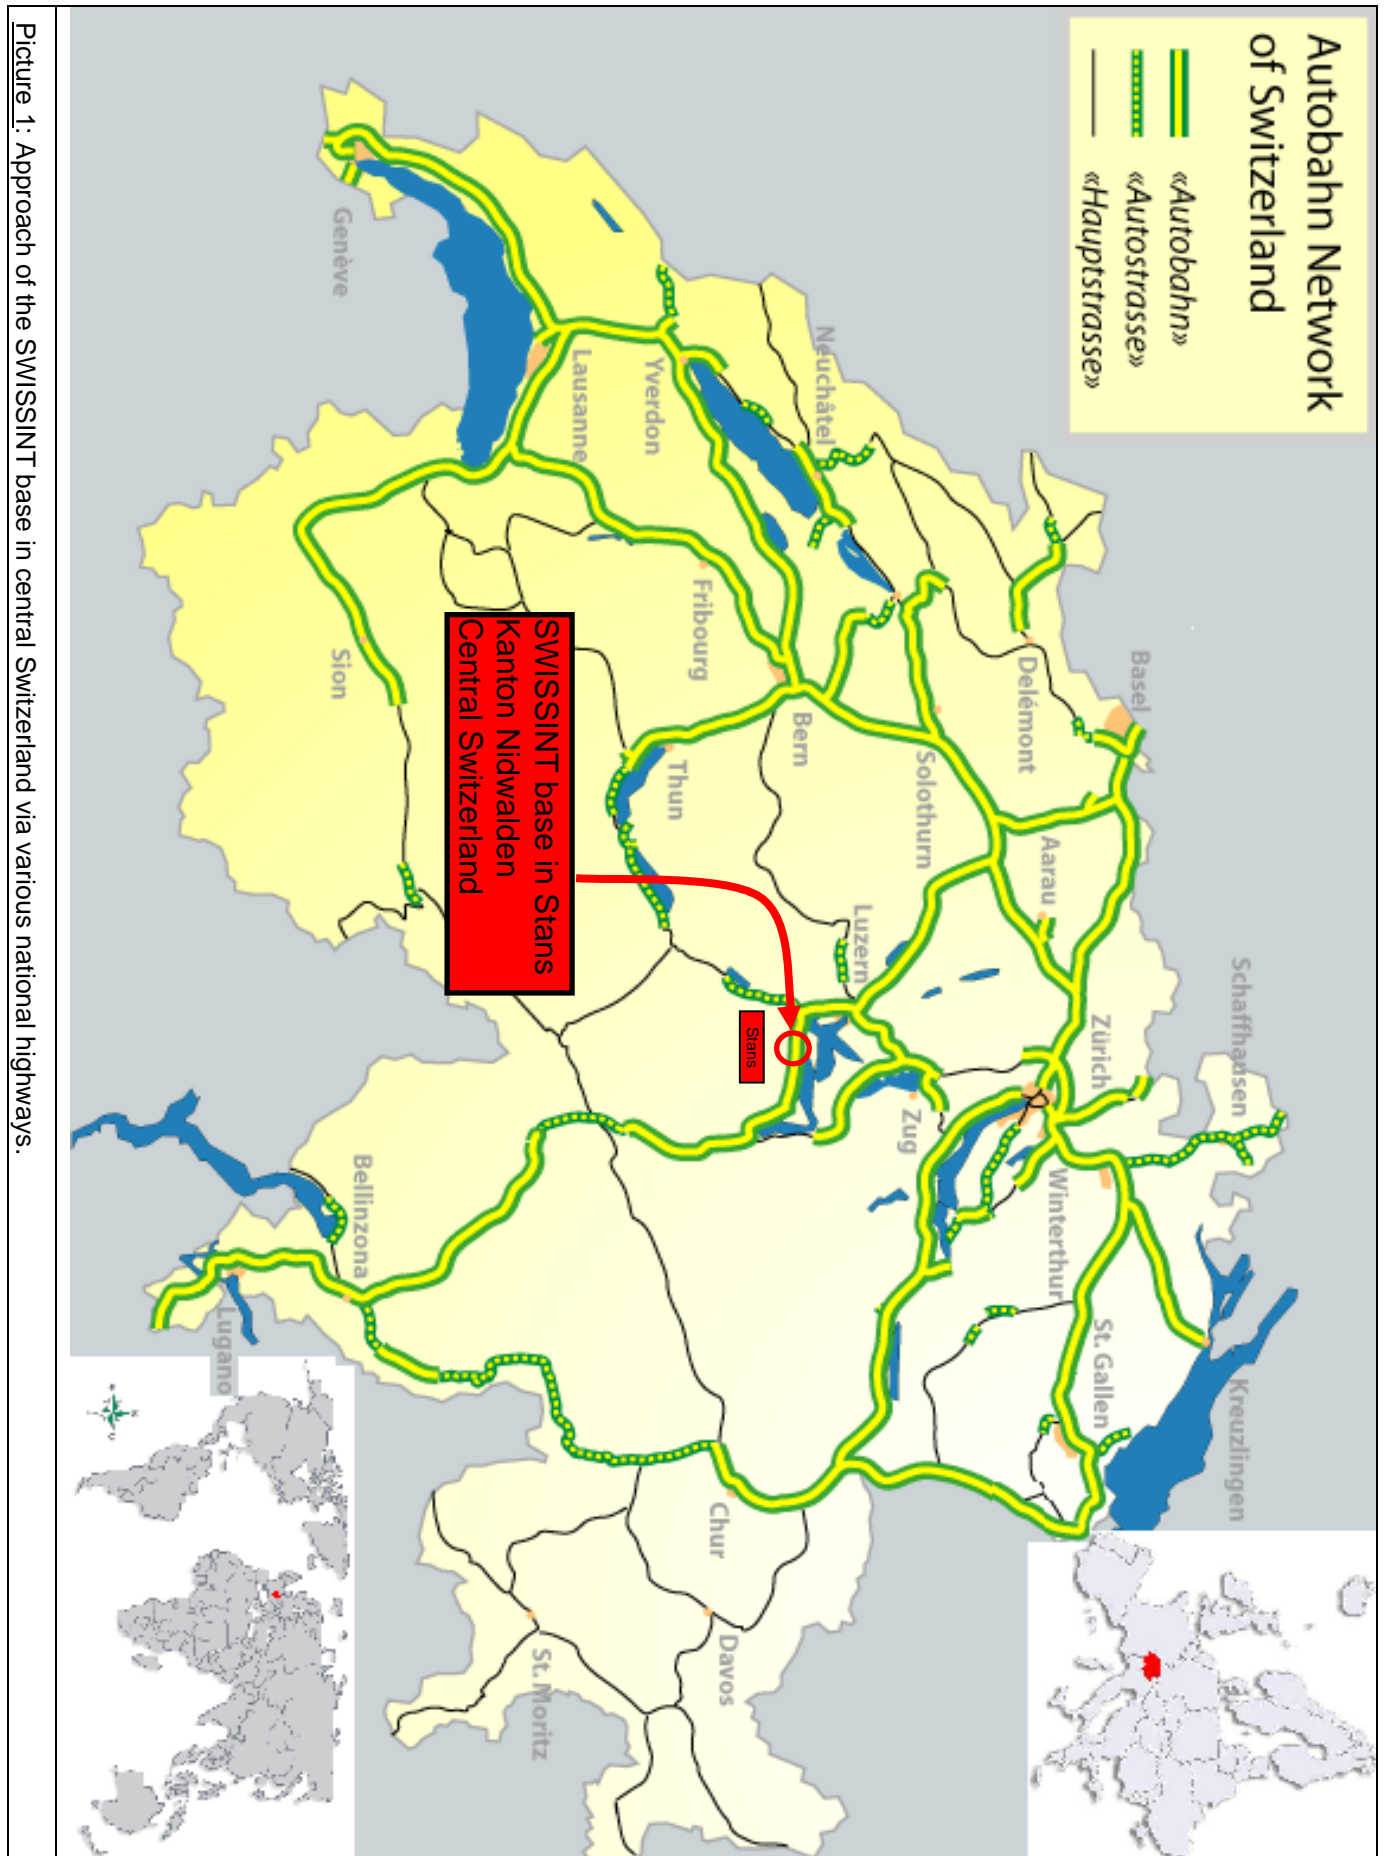

Situation Map of the Garrison STANS-OBERDORF

Annex 2 - General Course Order

Picture 1: Approach of the SWISSINT base in central Switzerland via various national highways.

Situation Map of the Garrison STANS-OBERDORF

Annex 2 - General Course Order

Picture 2: Approach of Stans-Oberdorf via national highway "A2 / E35". Upon leaving the highway please follow the yellow "SWISSINT" signs.

Picture 3: Approach of the SWISSINT base in Stans-Oberdorf.